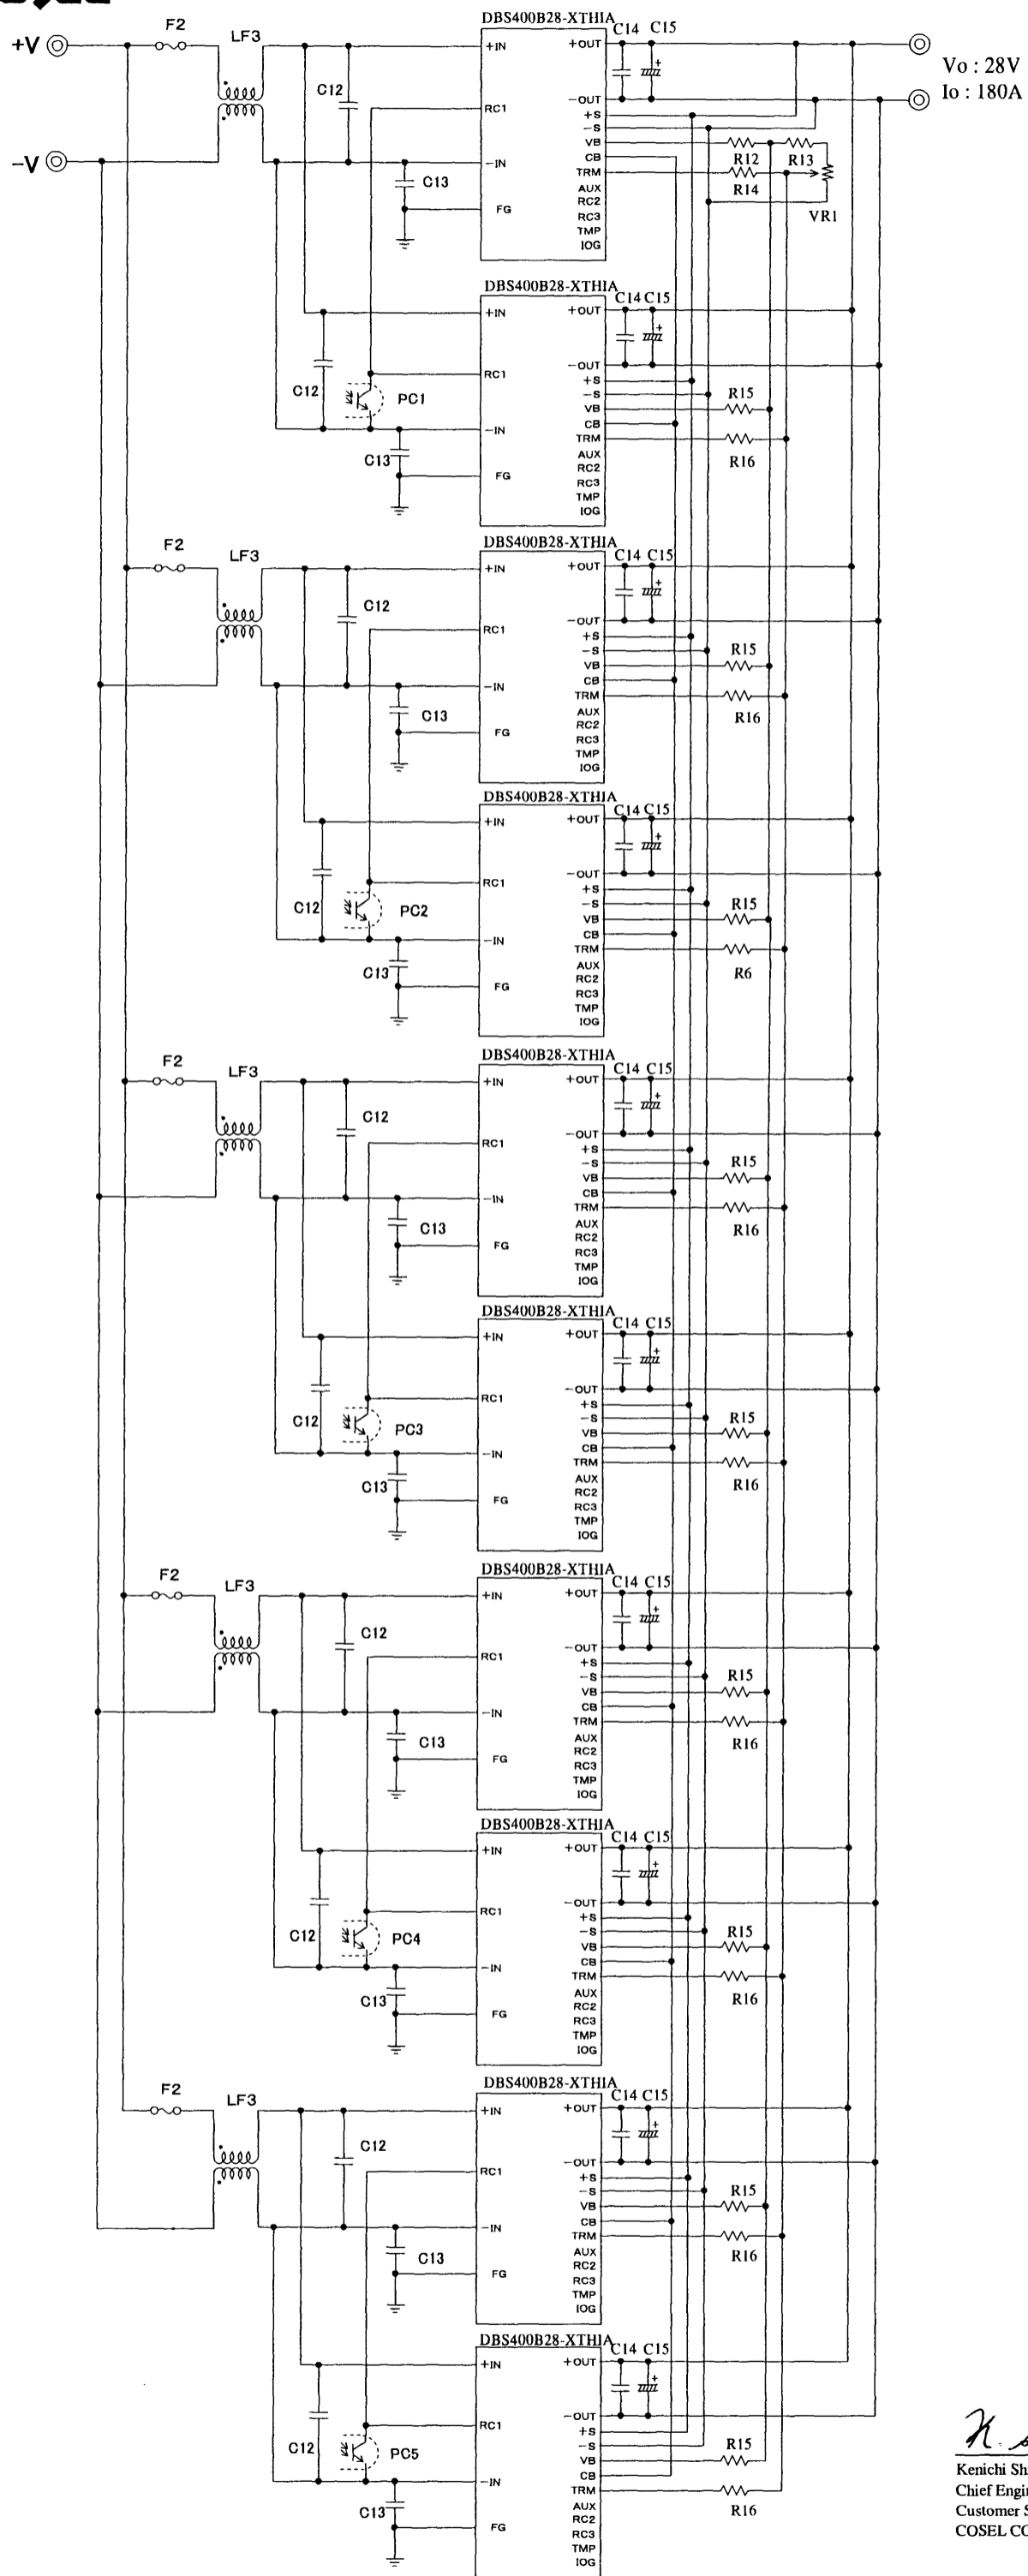

Kenichi Shibutani

Kenichi Shibutani
 Chief Engineer
 Customer Service Engineering DEPT.
 COSEL CO.,LTD.

K. Shibutani

Kenichi Shibutani
Chief Engineer
Customer Service Engineering DEPT.
COSEL CO.,LTD.